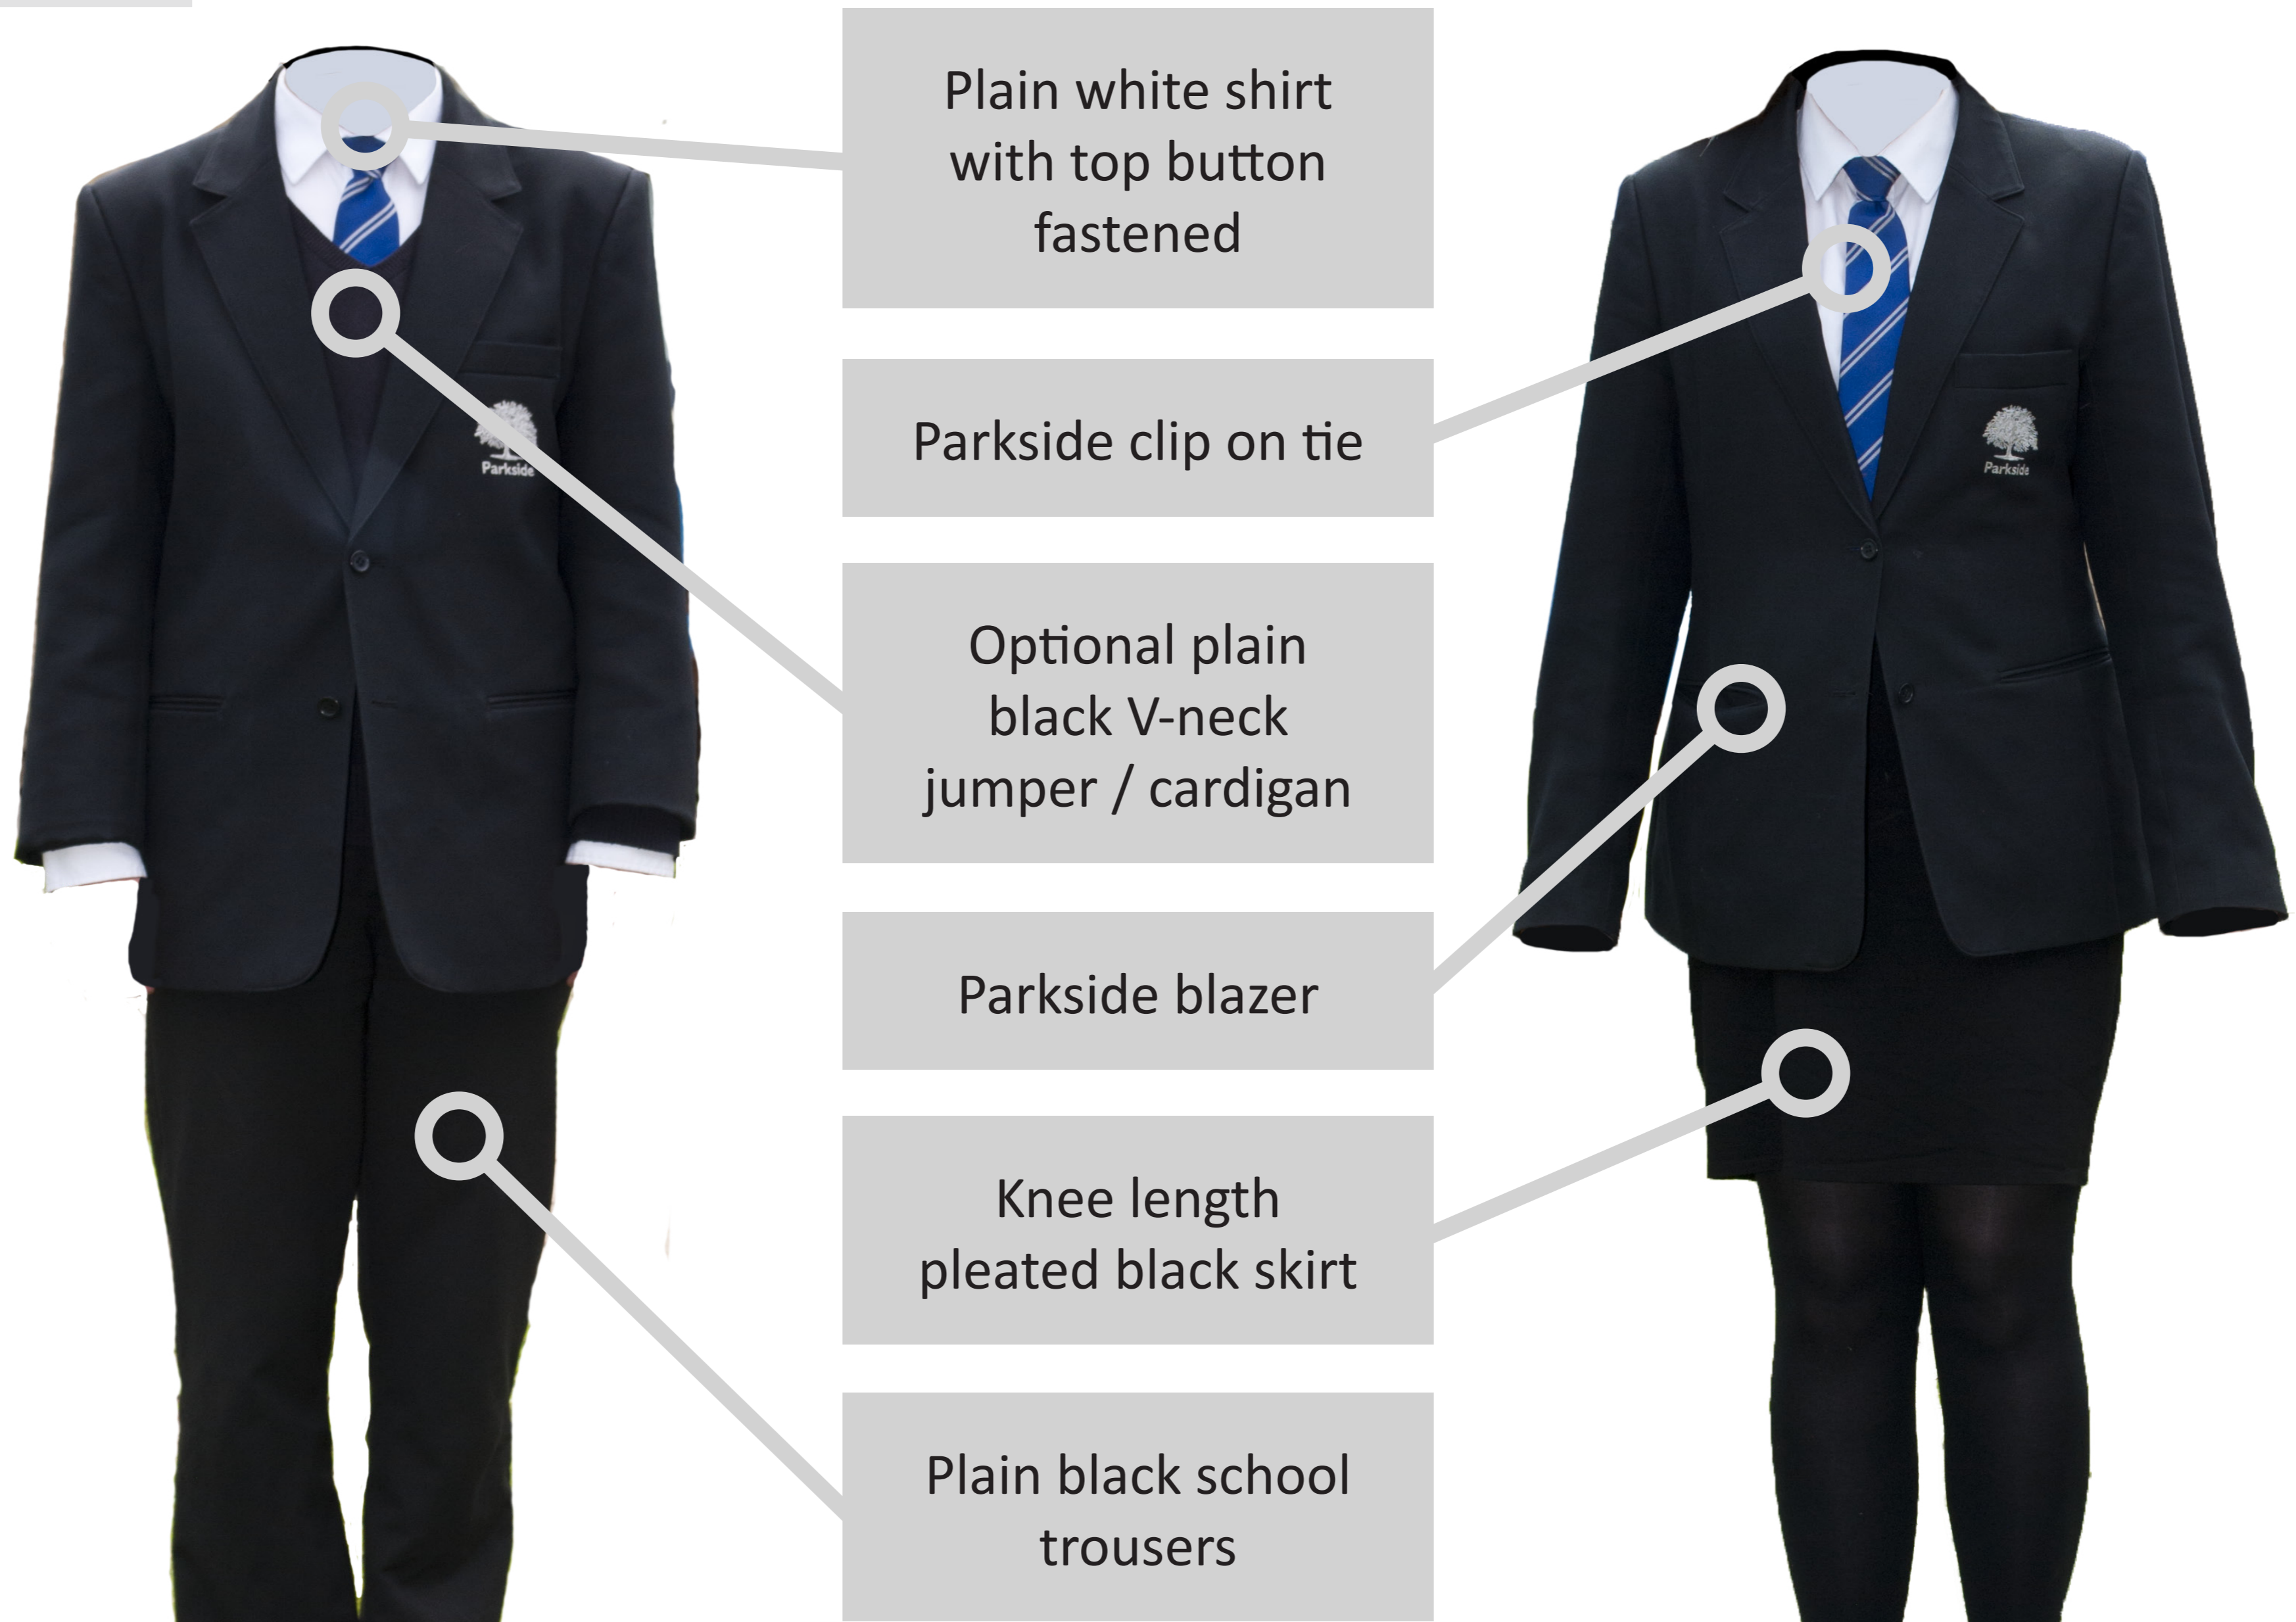

Parkside Community School Uniform Requirements

Plain Black Shoes Only

Shoes should be plain black leather or faux leather with black soles and sides.
No logos / badged shoes are allowed.

All Piercings Must Be Removed For PE