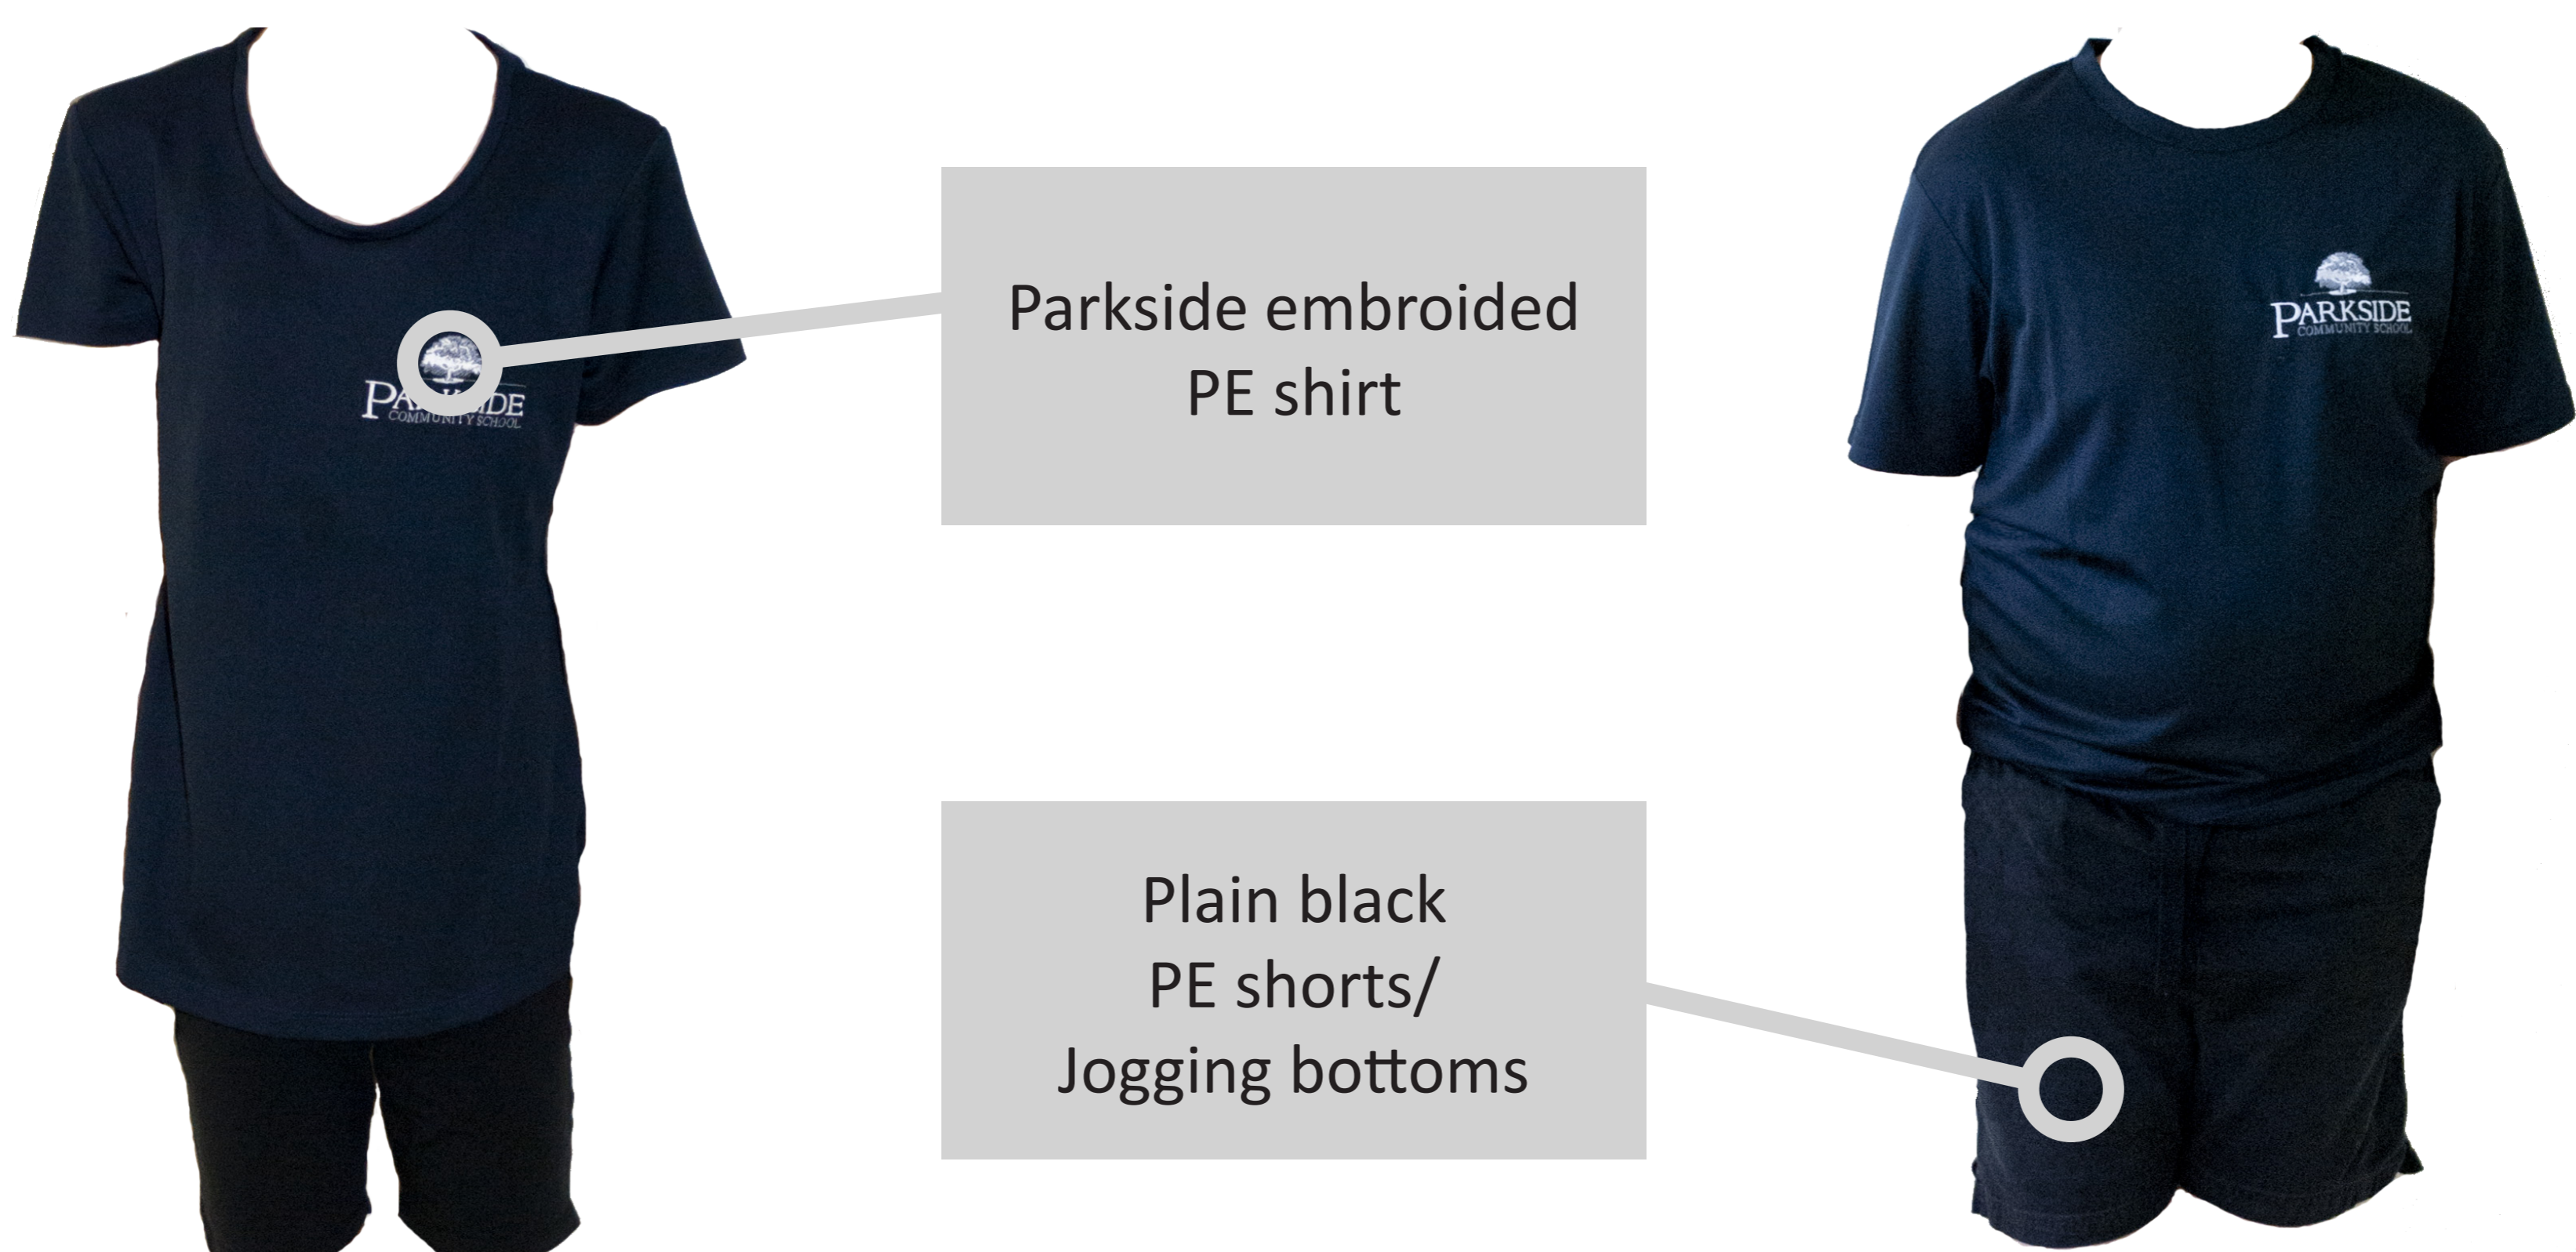

Parkside Community School Uniform Requirements

Plain Black Shoes Only

Shoes should be plain black leather or faux leather with black soles and sides.
No logos / badged shoes are allowed.

All Piercings Must Be Removed For PE